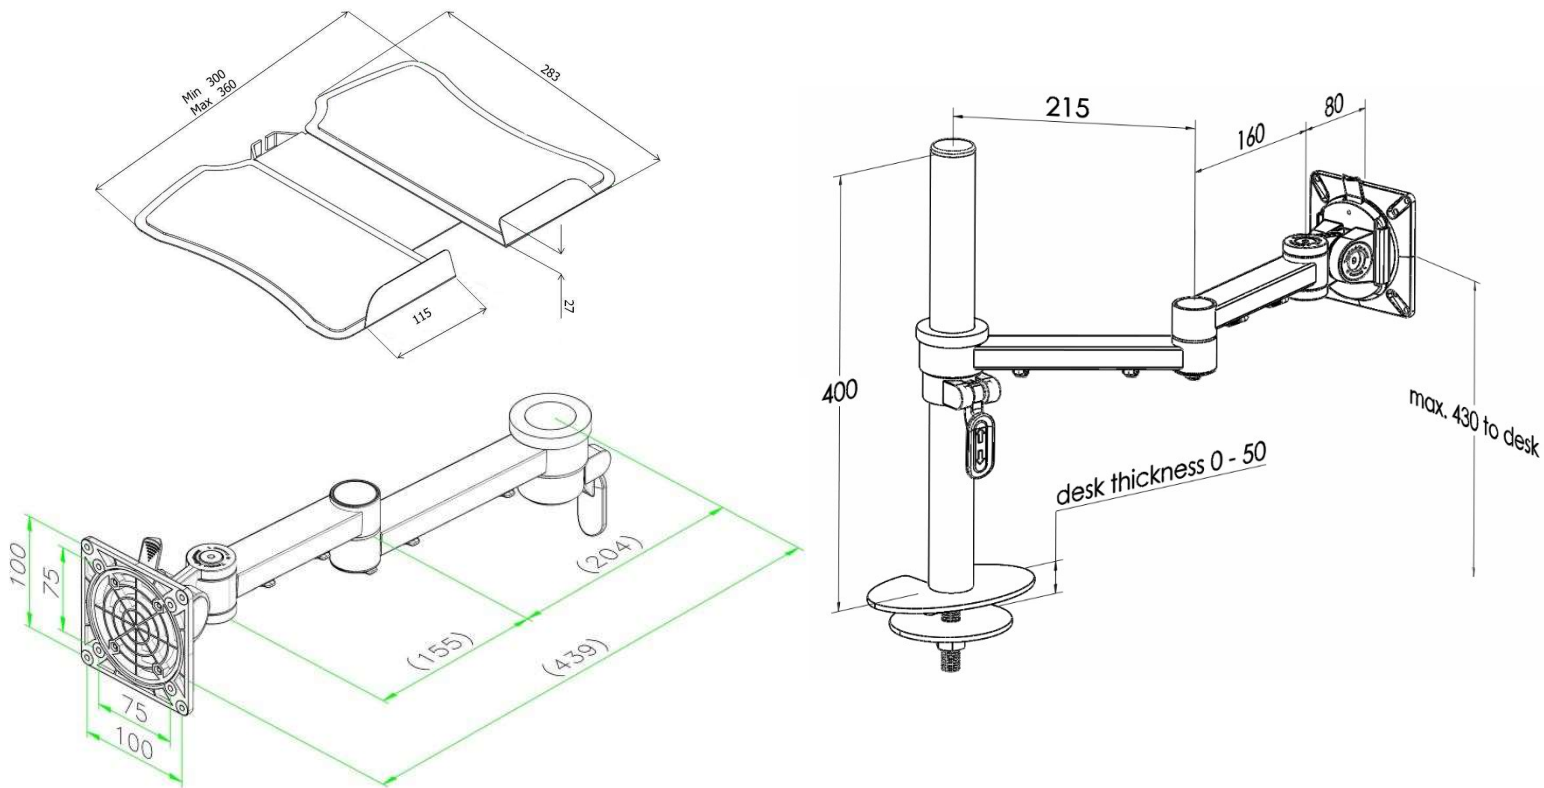

## Product Specification

Product code	XSTREAM2PMCOMB06W - white
Weight capacity	10kg
Max screen size	30"
Max forward extension	460mm
VESA	75mm & 100mm VESA compliant
Movement	Height adjustment, tilt, swivel, rotation and reach
Height adjustment	Max height adjustment 380mm from desk top
Fixings	Supplied with through-desk fixing for 0-50mm thick desk

## Additional Information

Two dual beam arms with manual height adjustment

Laptop holder attachment with VESA fitting

Additional +/- 70mm available with ratchet mechanism

Lockable quick release VESA function

# XSTREAM dual beam with through-desk post and laptop attachment

## Product Dimensions

Product code	XSTREAM2PMCOMB06
Clamp	Max desk depth 50mm
Post	400mm
Arms	Max 460mm extension
VESA	75mm & 100mm VESA compliant
Height adjustment	Max height adjustment 300mm
Tilt	85 degrees up / 85 degrees down (170 degrees total)
Laptop holder	W: 300mm-360mm, D: 283mm