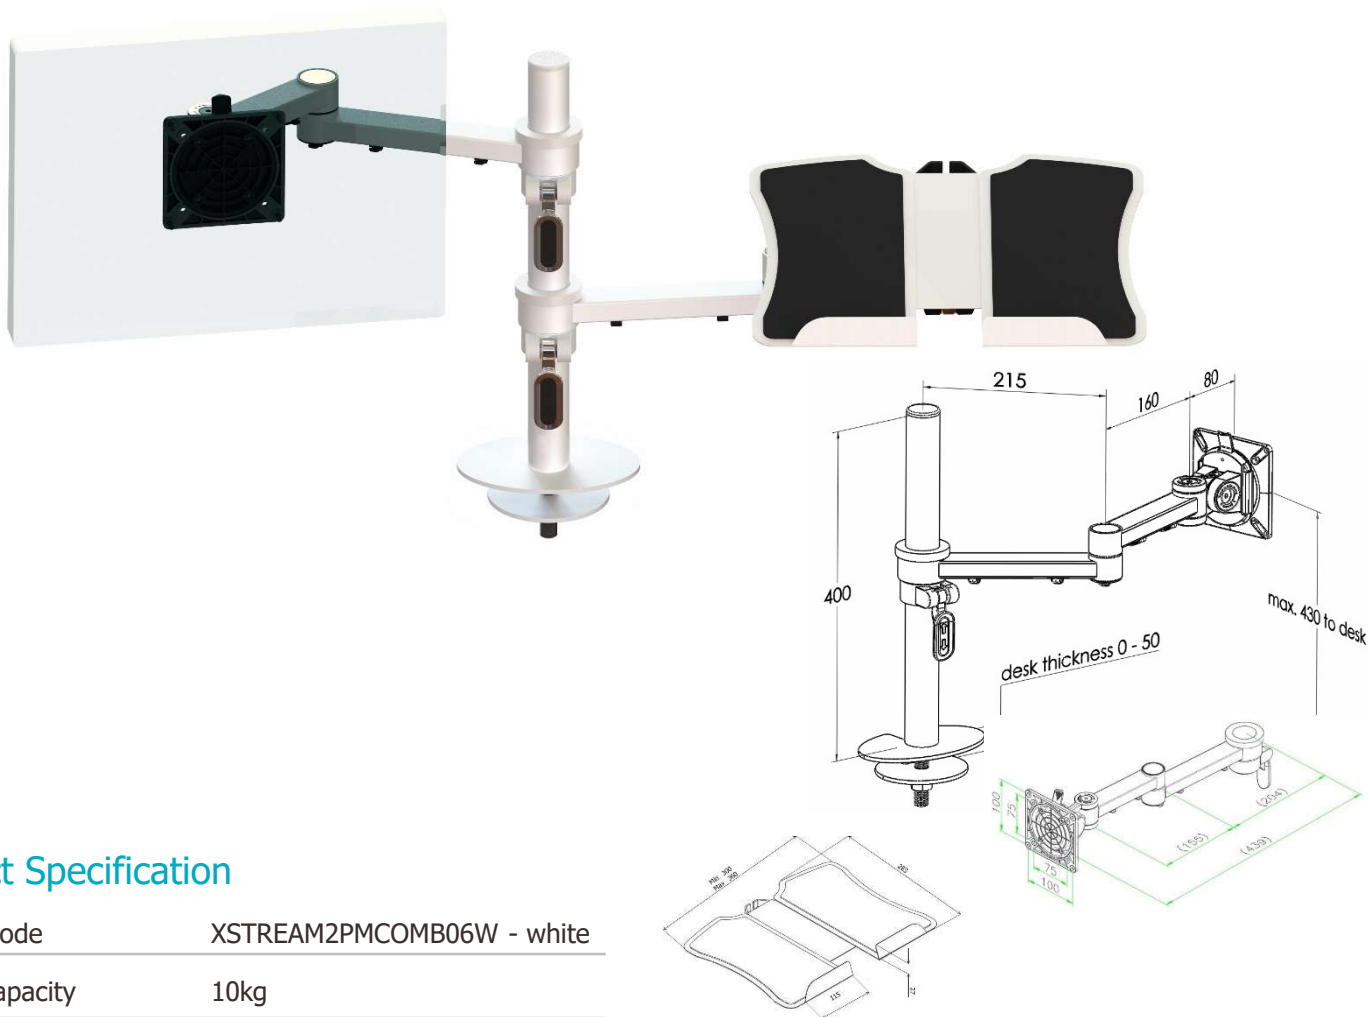

# XSTREAM dual beam with through-desk post and laptop attachment

## Product Specification

Product code	XSTREAM2PMCOMB06W - white
Weight capacity	10kg
Max screen size	30"
Max forward extension	460mm
VESA	75mm & 100mm VESA compliant
Movement	Height adjustment, tilt, swivel, rotation and reach
Height adjustment	Max height adjustment 380mm from desk top
Fixings	Supplied with through-desk fixing for 0-50mm thick desk

## Additional Information

Two dual beam arms with manual height adjustment

Laptop holder attachment with VESA fitting

Additional +/- 70mm available with ratchet mechanism

Lockable quick release VESA function

## Product Dimensions

Product code	XSTREAM2PMCOMB06
Clamp	Max desk depth 50mm
Post	400mm
Arms	Max 460mm extension
VESA	75mm & 100mm VESA compliant
Height adjustment	Max height adjustment 300mm
Tilt	85 degrees up / 85 degrees down (170 degrees total)
Laptop holder	W: 300mm-360mm, D: 283mm